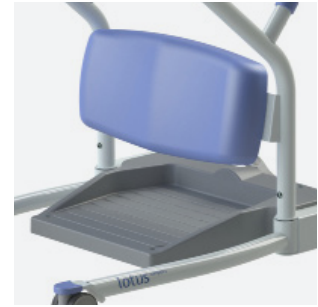

5900 8200 Lotus / 5900 8250 Lotus compact

Lotus Active Standup Aid

TRANSFORMING CARE, IMPROVING LIFE

Lotus active standup aid with mechanical leg adjustment

The Lotus is an active standup aid designed for individuals who can still stand independently and possess sufficient core stability but may have difficulty walking or are unable to walk. Caregivers can safely and efficiently move the client after they have seated themselves on the Lotus.

The Lotus is intended for short transfers, such as moving from the bed to the toilet. Because the client assumes an active seated position, less effort is required to return to a standing position. Optimal comfort is provided for both the client and the caregiver. The Lotus features swiveling seat components, comfortable lower leg support, and base adjustment. This feature allows the Lotus to be brought close to the client, enabling them to actively take a seat. The Lotus encourages the client to actively participate in transfers, which helps train muscles and promotes independence.

5900 8200 Lotus

- Maximum load capacity of 440lb
- Rotating seat sections
- Mechanical Base Adjustment
- Wheel locking
- Variable hand grip positions
- Comfortable lower leg supports
- Ideal seating angle
- Sturdy footplate
- 2 lockable swivel wheels
- Adjustable leg support
- Antibacterial coating on frame.
- Smooth finish for optimal cleaning and disinfection.

Suitable for mobile people requiring some assistance.

5900 8250 Lotus compact

Scan to visit our website and learn more.

Rotating seat sections.

Mechanical base adjustment.

Variable contact points.adu

Wheel locking.