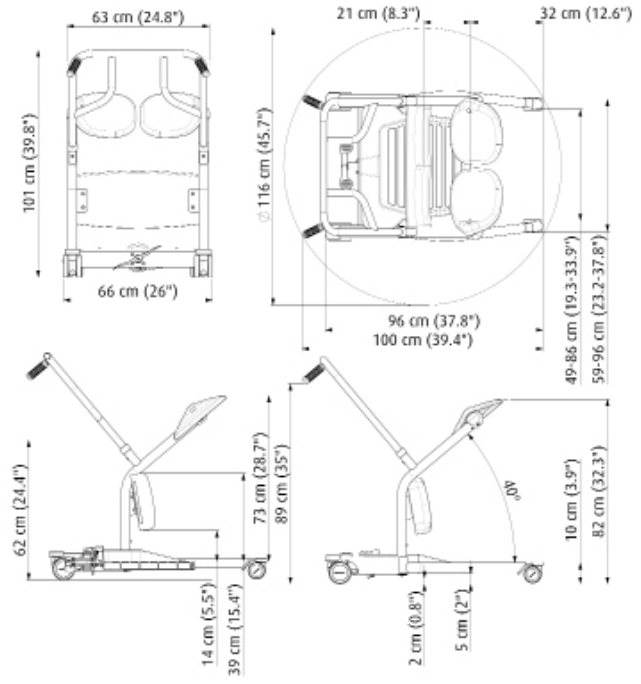

Lotus compact