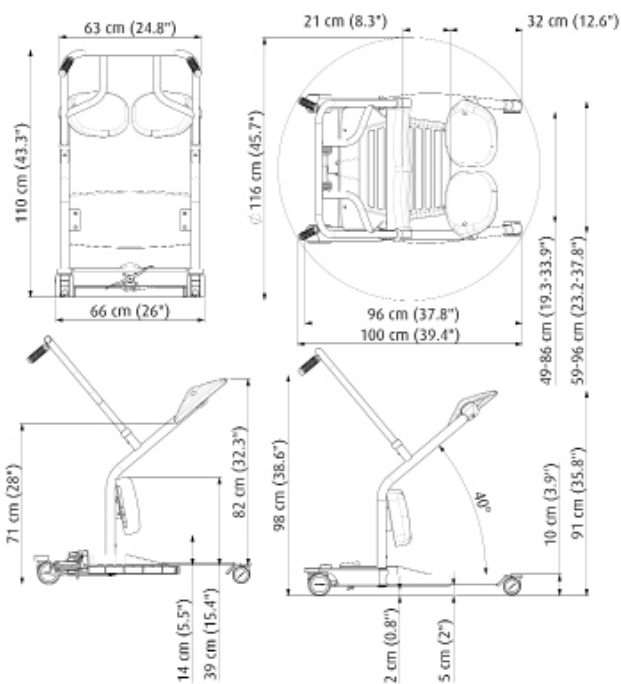

5900 8200 Lotus

- Maximum load capacity of 440lb
- Rotating seat sections
- Mechanical Base Adjustment
- Wheel locking
- Variable hand grip positions
- Comfortable lower leg supports
- Ideal seating angle
- Sturdy footplate
- 2 lockable swivel wheels
- Adjustable leg support
- Antibacterial coating on frame.
- Smooth finish for optimal cleaning and disinfection.

Suitable for mobile people requiring some assistance.

5900 8250 Lotus compact

Scan to visit our website and learn more.

Rotating seat sections.

Mechanical base adjustment.

Variable contact points.adu

Wheel locking.

Comfortable lower leg support.

Technical specifications

Product no.	Product description	Material	Lifting capacity kg/lbs	Length x width x height	Width legs	Mechanical base spreading	Weight kg	Weight lbs	Client length
5900 8200	Lotus	steel	200 kg 440 lbs	96 cm x 68 cm x 110 cm 37,8" x 39,4" x 43,3"	68 cm 26,8"	68 cm - 96 cm 39,4" - 37,8"	32	77	160 cm - 195 cm 63" - 77"
5900 8250	Lotus compact	steel	200 kg 440 lbs	96 cm x 68 cm x 101 cm 37,8" x 39,4" x 39,8"	68 26,8"	68 cm - 96 cm 39,4" - 37,8"	32	77	130 cm - 165 cm 51" - 65"