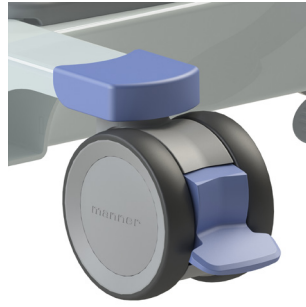

5900 8200 Lotus / 5900 8250 Lotus compact

Lotus Active Standup Aid

TRANSFORMING CARE, IMPROVING LIFE

Lotus active standup aid with mechanical leg adjustment

The Lotus is an active standup aid designed for individuals who can still stand independently and possess sufficient core stability but may have difficulty walking or are unable to walk. Caregivers can safely and efficiently move the client after they have seated themselves on the Lotus.

The Lotus is intended for short transfers, such as moving from the bed to the toilet. Because the client assumes an active seated position, less effort is required to return to a standing position. Optimal comfort is provided for both the client and the caregiver. The Lotus features swiveling seat components, comfortable lower leg support, and base adjustment. This feature allows the Lotus to be brought close to the client, enabling them to actively take a seat. The Lotus encourages the client to actively participate in transfers, which helps train muscles and promotes independence.

5900 8200 Lotus

- Maximum load capacity of 440lb
- Rotating seat sections
- Mechanical Base Adjustment
- Wheel locking
- Variable hand grip positions
- Comfortable lower leg supports
- Ideal seating angle
- Sturdy footplate
- 2 lockable swivel wheels
- Adjustable leg support
- Antibacterial coating on frame.
- Smooth finish for optimal cleaning and disinfection.

Suitable for mobile people requiring some assistance.

5900 8250 Lotus compact

Scan to visit our website and learn more.

Rotating seat sections.

Mechanical base adjustment.

Variable contact points.adu

Wheel locking.