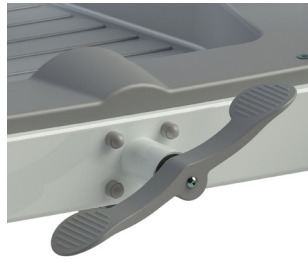

5900 8200 Lotus / 5900 8250 Lotus compact

Lotus Active Standup Aid

TRANSFORMING CARE, IMPROVING LIFE

Lotus active standup aid with mechanical leg adjustment

The Lotus is an active standup aid designed for individuals who can still stand independently and possess sufficient core stability but may have difficulty walking or are unable to walk. Caregivers can safely and efficiently move the client after they have seated themselves on the Lotus.

The Lotus is intended for short transfers, such as moving from the bed to the toilet. Because the client assumes an active seated position, less effort is required to return to a standing position. Optimal comfort is provided for both the client and the caregiver. The Lotus features swiveling seat components, comfortable lower leg support, and base adjustment. This feature allows the Lotus to be brought close to the client, enabling them to actively take a seat. The Lotus encourages the client to actively participate in transfers, which helps train muscles and promotes independence.

5900 8200 Lotus

- Maximum load capacity of 440lb
- Rotating seat sections
- Mechanical Base Adjustment
- Wheel locking
- Variable hand grip positions
- Comfortable lower leg supports
- Ideal seating angle
- Sturdy footplate
- 2 lockable swivel wheels
- Adjustable leg support
- Antibacterial coating on frame.
- Smooth finish for optimal cleaning and disinfection.

Suitable for mobile people requiring some assistance.

5900 8250 Lotus compact

Scan to visit our website and learn more.

Rotating seat sections.

Mechanical base adjustment.

Variable contact points.adu

Wheel locking.