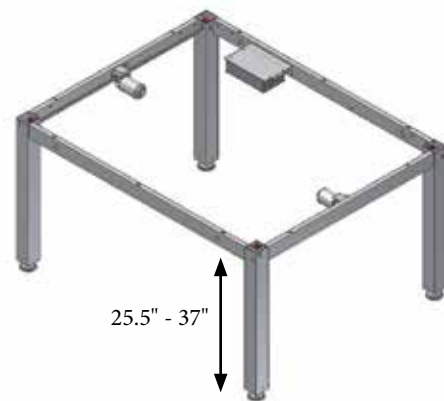

The table frame can be designed according to individual requested sizes and for almost every kind of tabletops.

The 4Single table is ideal for any setting: Large, small, young, elderly or wheelchair and many others.

ROPOX™
BETTER WAYS TO BETTER DAYS

4SINGLE

Max. load: 330/550lbs distributed evenly
Height: 22 - 33.5"/25.5" - 37"
Length: 60-300 cm
Width: 60-200 cm
Colour: RAL 7021

4SingleManual

4SingleElectric

4SingleElectric is also available with a battery solution

ACCESSORIES

Brake wheels
- increase the height by 3.5"
50-41600

Fitting
for floor
50-41605

Safety strip,
30-69056 -30-69620

Battery
50-47025 (max. 330 lb)
50-47026 (max. 550 lb)

Tips:

- The table tops are available in various colors and edges
- The frames are as standard .75" smaller than the tabletop
- We always recommend safety stops for the electrical frames.
- Ropox products are provided in North America by ProCare