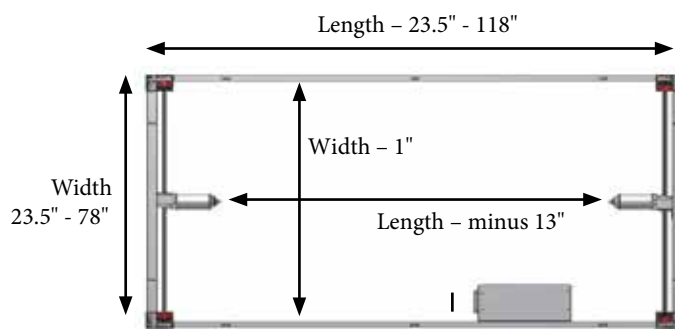

ROPOX™
BETTER WAYS TO BETTER DAYS

4SINGLE

Max. load: 330/550lbs distributed evenly
Height: 22 - 33.5"/25.5" - 37"
Length: 60-300 cm
Width: 60-200 cm
Colour: RAL 7021

4SingleManual

4SingleElectric

4SingleElectric is also available with a battery solution

ACCESSORIES

Brake wheels
- increase the height by 3.5"
50-41600

Fitting
for floor
50-41605

Safety strip,
30-69056 -30-69620

Battery
50-47025 (max. 330 lb)
50-47026 (max. 550 lb)

Tips:

- The table tops are available in various colors and edges
- The frames are as standard .75" smaller than the tabletop
- We always recommend safety stops for the electrical frames.
- Ropox products are provided in North America by ProCare