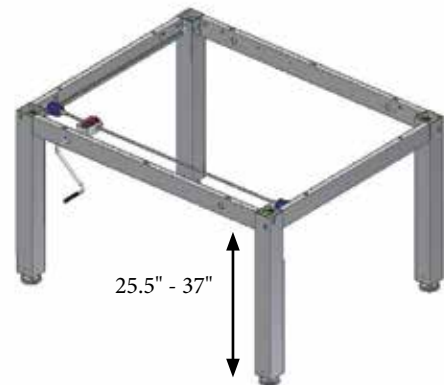

You can adjust the frames by using a handle, remote control or controller. If you mount robust brake wheels on the frame you will get a very mobile table that can be placed almost anywhere in the room according to individual needs.

The table frame can be designed according to individual requested sizes and for almost every kind of tabletops.

The 4Single table is ideal for any setting: Large, small, young, elderly or wheelchair and many others.

ROPOX™
BETTER WAYS TO BETTER DAYS

4SINGLE

Max. load: 330/550lbs distributed evenly
Height: 22 - 33.5"/25.5" - 37"
Length: 60-300 cm
Width: 60-200 cm
Colour: RAL 7021

4SingleManual

4SingleElectric

4SingleElectric is also available with a battery solution

ACCESSORIES

Brake wheels
- increase the height by 3.5"
50-41600

Fitting
for floor
50-41605

Safety strip,
30-69056 -30-69620

Battery
50-47025 (max. 330 lb)
50-47026 (max. 550 lb)

Tips:

- The table tops are available in various colors and edges
- The frames are as standard .75" smaller than the tabletop
- We always recommend safety stops for the electrical frames.
- Ropox products are provided in North America by ProCare