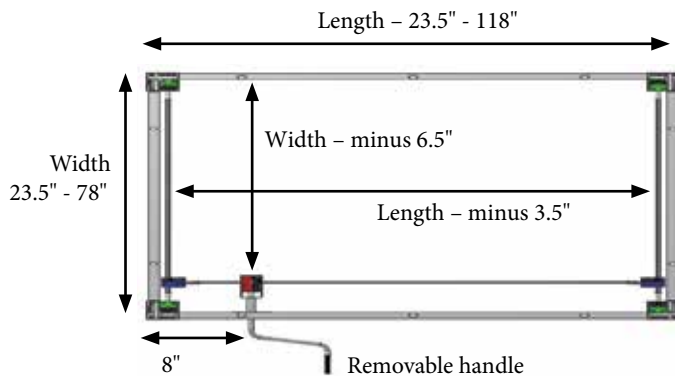

The table frame can be designed according to individual requested sizes and for almost every kind of tabletops.

The 4Single table is ideal for any setting: Large, small, young, elderly or wheelchair and many others.

ROPOX™
BETTER WAYS TO BETTER DAYS

4SINGLE

Max. load: 330/550lbs distributed evenly
Height: 22 - 33.5"/25.5" - 37"
Length: 60-300 cm
Width: 60-200 cm
Colour: RAL 7021

4SingleManual

4SingleElectric

4SingleElectric is also available with a battery solution