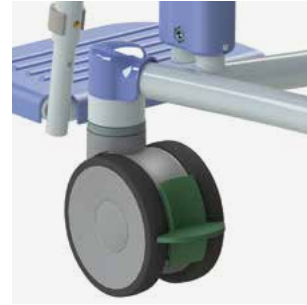

Direction wheel.