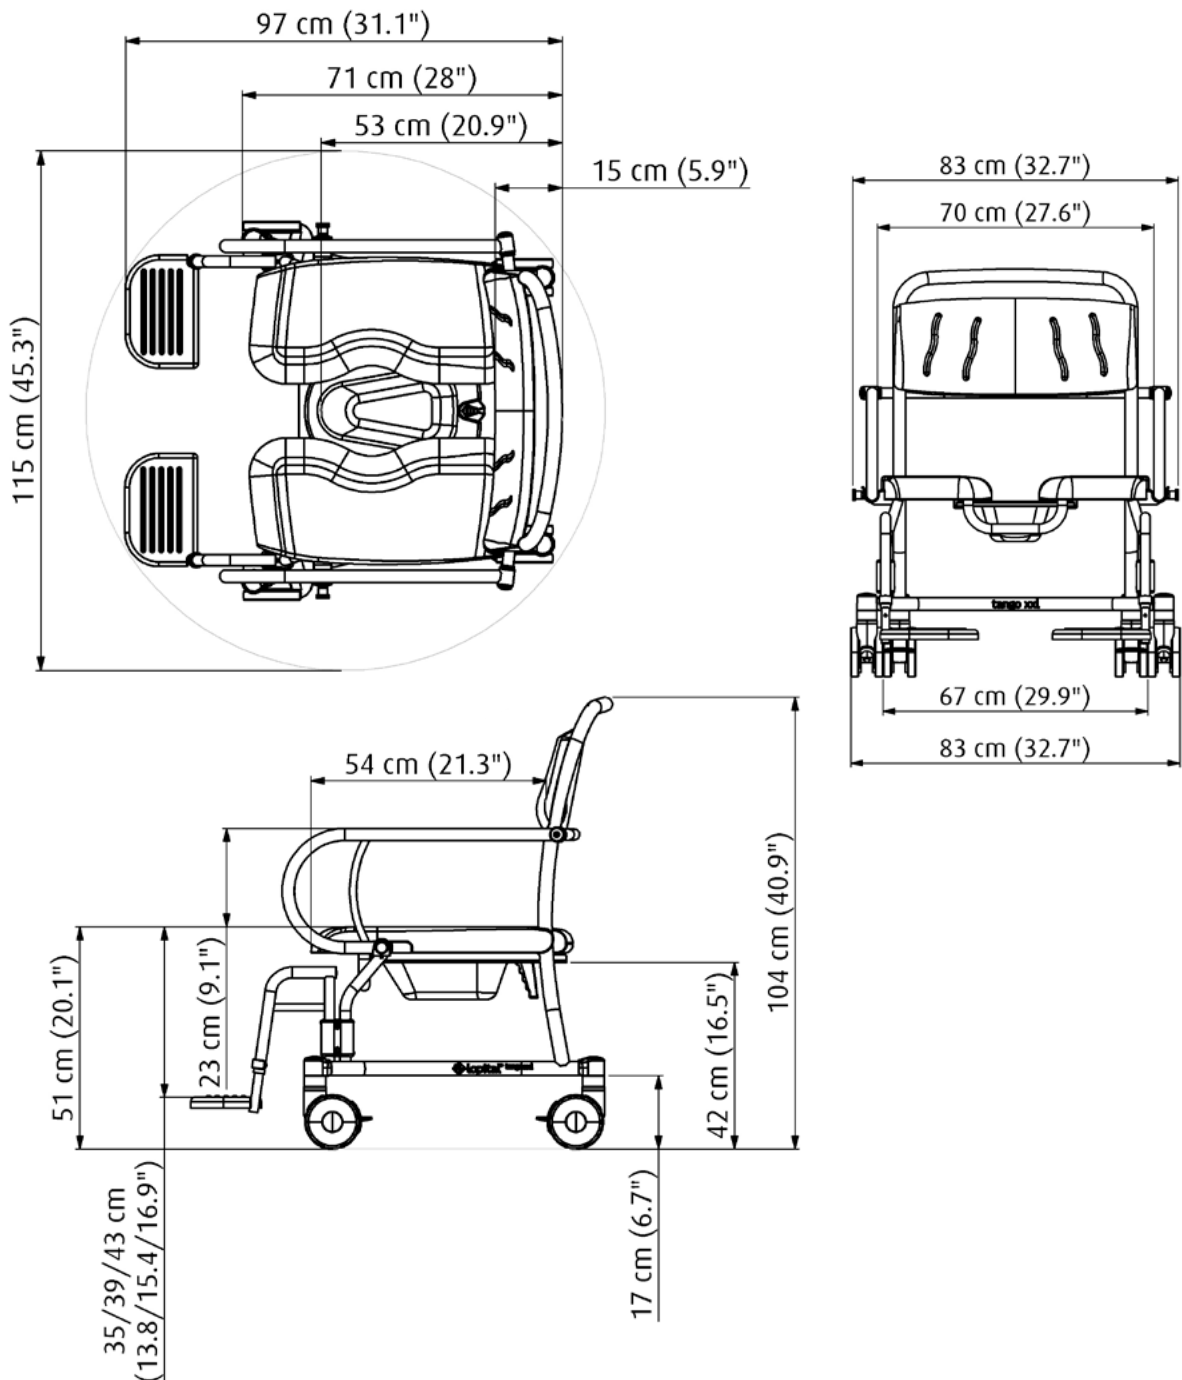

- Maximum load 360 kg / 800 lbs.
- Mobile
- 3 plastic castors fitted with brakes
- 1 direction wheel
- Rail for bedpan or toilet bucket
- Extended and fully foldable armrests
- Two-piece seat opened at two sides
- Swing-out and removable height adjustable footrests

Options

- Product no. 6950 1104 Plastic bedpan and lid
- Product no. 6975 8044 Safety belt
- Product no. 6975 8045 Four point safety belt

Suitable for people with a mild to moderate disability

Two parted seat with front and back openings. Easy removable snaplock seat.

Independent, foldable armrests.

Direction wheel.

Swing-out and removable height adjustable footrests.

Technical specifications

- | | | | |
|------------------|-------------------|---------------------------|--------------------|
| • Max. load | 360 kg / 800 lbs | • Seat height | 51 cm / 20.1 inch |
| • Product weight | 31 kg / 68.3 lbs | • Total length base frame | 97 cm / 31.1 inch |
| • Seat width | 70 cm / 27.6 inch | • Total width base frame | 83 cm / 32.7 inch |
| • Seat depth | 54 cm / 21.3 | • Turning radius | 115 cm / 45.3 inch |