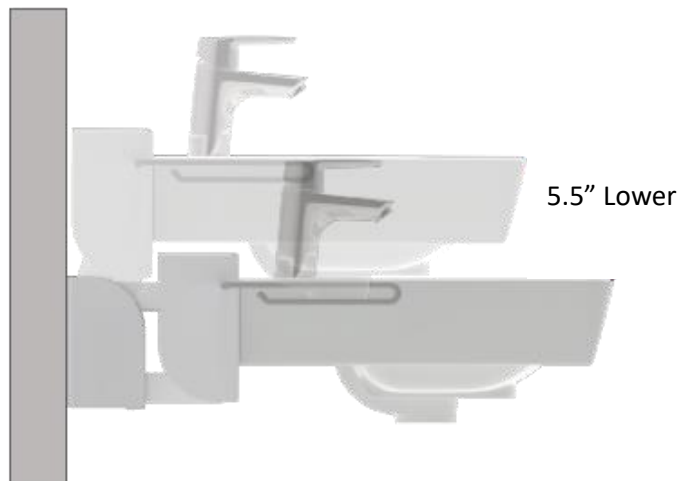

”Ideal washbasin when space is limited”

ROPOX QUICKWASH

A HEIGHT-ADJUSTABLE WASHBASIN THAT CAN PROJECT OFF THE WALL

QuickWash is a height-adjustable washbasin with the ability to project off the wall. The sink can be lowered 14 cm (5.5”) from its fixed point and move 10 cm (4”) out from the wall.

It is an ideal solution for wheelchair users because it gives them the much-needed additional room for the legs. When the sink is projected out and down, wheelchair users get 63 cm (25”) legroom under the sink, allowing them to get close to the washbasin and reach the tap.

The height is adjusted with a release handle which also can be used as a towel holder. It requires very little effort to lower and raise the washbasin. The position lock secures that the basin is securely fastened.

ROPOX™

BETTER WAYS TO BETTER DAYS

- A PART OF AddLife®

QuickWash Basin

Part No.	DESCRIPTION
40-42121	QuickWashbasin Complete UDI 57075810014R6
Inc. Washbasin, faucet & plumbing kit	

Range of motion

Technical data	
Max. user Weight	330 lb
Height adjustment	5.5 in
Forward movement	4.0 in
Complete weight	50.6 lb
MDR Class 2017/745	Class I
Expected Service Life	5 years (9000 Cycles) <i>Tested 18.000 cycles</i>
Intended environments	This product is to be used only in: Professional Healthcare Environment Home Care Environment