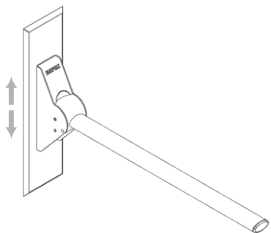

WAVE - 30"

562 lbs Item no.: 40-40151

Can also be used for Ropox Toilet Lifter

STRAIGHT - 35.5"		
		
418 lbs Item no.: 40-40110	860 lbs Item no.: 40-40120	848 lbs Item no.: 40-40140

STRAIGHT - 30"

Item no.: 40-40150/40-40152

ACCESSORIES

Height adjustment
(adjusted with tool)
Item no.: 40-40906

Height adjustment
(adjusted without tool)
Item no.: 40-40907

Toilet roll holder
Item no.: 40-40910

Standing/Sitting attachment
Item no.: 40-40925