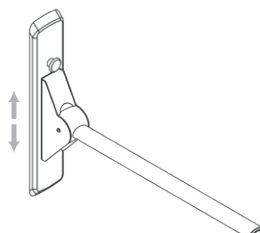

WAVE - 30"

562 lbs Item no.: 40-40151

Can also be used for Ropox Toilet Lifter

STRAIGHT - 35.5"		
		
418 lbs Item no.: 40-40110	860 lbs Item no.: 40-40120	848 lbs Item no.: 40-40140

STRAIGHT - 30"

Item no.: 40-40150/40-40152

ACCESSORIES

Height adjustment
(adjusted with tool)
Item no.: 40-40906

Height adjustment
(adjusted without tool)
Item no.: 40-40907

Toilet roll holder
Item no.: 40-40910

Standing/Sitting attachment
Item no.: 40-40925