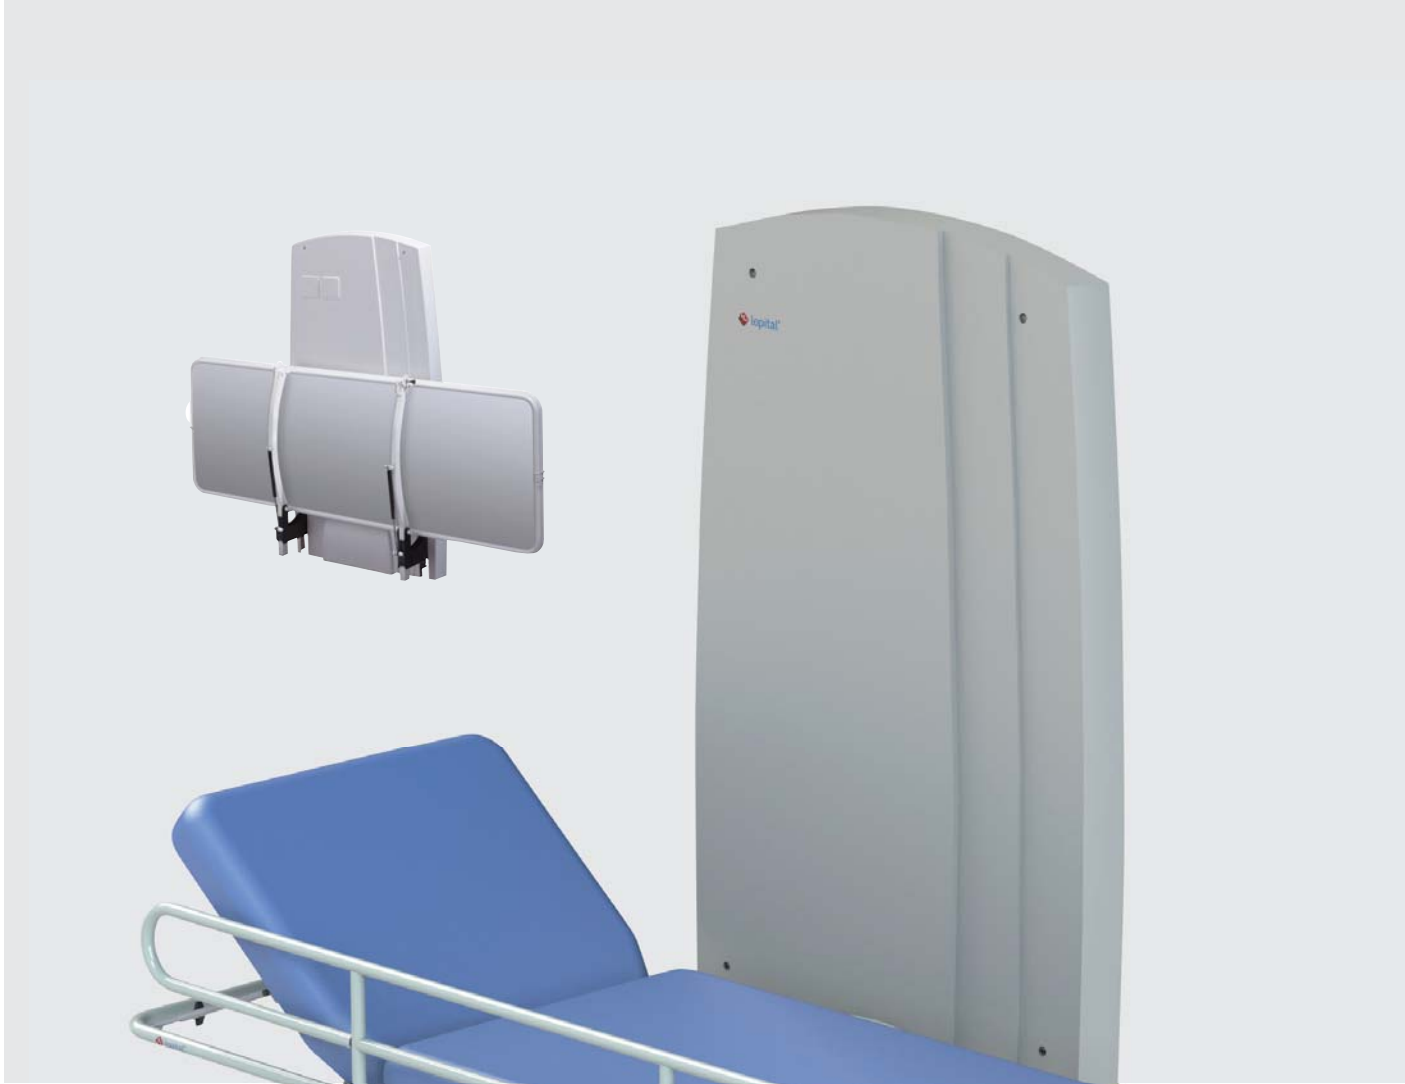

Vienna Dressing Tables

6500 4021 / 6500 4026
Vienna Dressing Table
 electric height adjustable

6500 4020 / 6500 4025
Vienna Dressing Table
 hydraulic height adjustable

Technical specifications 6500 4020

- Max. load 150 kg / 330 lbs
- Product weight 56 kg / 124.0 lbs
- Length 160 cm / 63.0 inch
- Width 82 cm / 32.3 inch
- Height (adjustable) 56 to 106 cm / 22.0 to 41.7 inch

Technical specifications 6500 4025

- Max. load 150 kg / 330 lbs
- Product weight 59 kg / 130.1 lbs
- Length 190 cm / 74.8 inch
- Width 82 cm / 32.3 inch
- Height (adjustable) 56 to 106 cm / 22 to 41.7 inch

6500 5015 / 6500 5020

**Vienna Dressing Table
electric height adjustment**

- Wall mounted.
- Synthetic blue leather upholstery.
- Foldable, gas spring assisted.
- Suitable for bathrooms with a minimum height of 230 cm / 90.6 inch
- Synthetic screen guard.
- Adjustable backrest.
- Side rail.
- **Optional:** extra battery pack.

Technical specifications 6500 5015

• Max. load	150 kg / 330 lbs	• Max. load	150 kg / 330 lbs
• Product weight	75 kg / 165 lbs	• Product weight	78 kg / 172 lbs
• Length	160 cm / 63.0 inch	• Length	190 cm / 74.8 inch
• Width	91 cm / 35.8 inch	• Width	91 cm / 35.8 inch
• Height (adjustable)	49 to 109 cm / 19.3 to 42.9 inch	• Height (adjustable)	49 to 109 cm / 19.3 to 42.9 inch
• High / low drive	Actuator 24V DC	• High / low drive	Actuator 24V DC
• Controlbox	24V DC, max. 250W	• Controlbox	24V DC, max. 250W
• Battery	24V, max. 250W	• Battery	24V, max. 250W
• Charger	230V AC, connection value 100W, wall mounted	• Charger	230V AC, connection value 100W, wall mounted
• Waterproofness	IPX4	• Waterproofness	IPX4