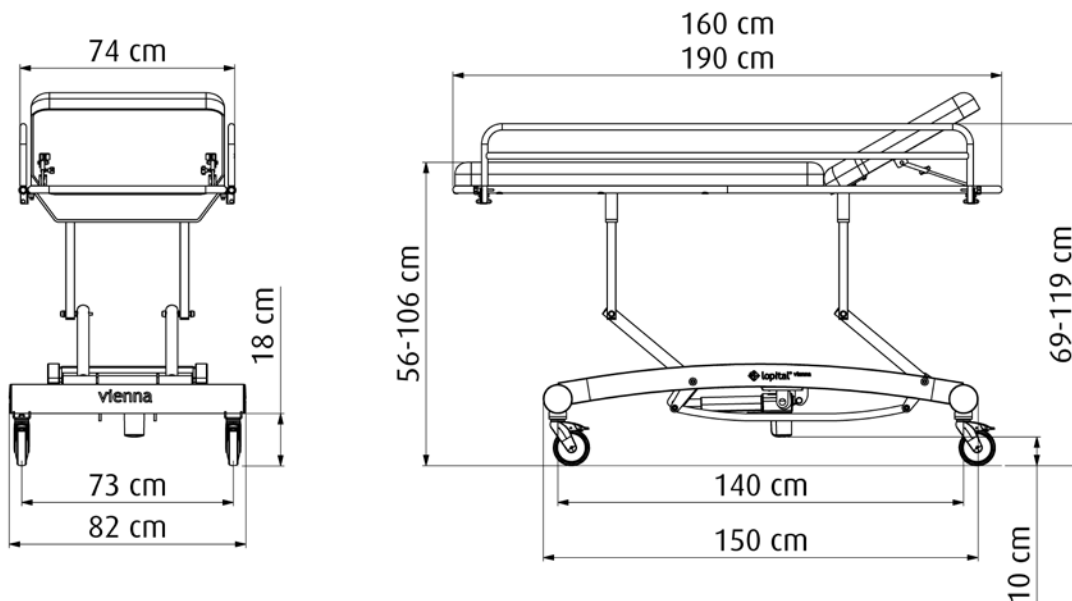

Vienna Dressing Tables

6500 4021 / 6500 4026
Vienna Dressing Table
 electric height adjustable

6500 4020 / 6500 4025
Vienna Dressing Table
 hydraulic height adjustable

Technical specifications 6500 4020

- Max. load 150 kg / 330 lbs
- Product weight 56 kg / 124.0 lbs
- Length 160 cm / 63.0 inch
- Width 82 cm / 32.3 inch
- Height (adjustable) 56 to 106 cm / 22.0 to 41.7 inch

Technical specifications 6500 4025

- Max. load 150 kg / 330 lbs
- Product weight 59 kg / 130.1 lbs
- Length 190 cm / 74.8 inch
- Width 82 cm / 32.3 inch
- Height (adjustable) 56 to 106 cm / 22 to 41.7 inch

6500 5015 / 6500 5020

**Vienna Dressing Table
electric height adjustment**

- Wall mounted.
- Synthetic blue leather upholstery.
- Foldable, gas spring assisted.
- Suitable for bathrooms with a minimum height of 230 cm / 90.6 inch
- Synthetic screen guard.
- Adjustable backrest.
- Side rail.
- **Optional:** extra battery pack.

Technical specifications 6500 5015

• Max. load	150 kg / 330 lbs	• Max. load	150 kg / 330 lbs
• Product weight	75 kg / 165 lbs	• Product weight	78 kg / 172 lbs
• Length	160 cm / 63.0 inch	• Length	190 cm / 74.8 inch
• Width	91 cm / 35.8 inch	• Width	91 cm / 35.8 inch
• Height (adjustable)	49 to 109 cm / 19.3 to 42.9 inch	• Height (adjustable)	49 to 109 cm / 19.3 to 42.9 inch
• High / low drive	Actuator 24V DC	• High / low drive	Actuator 24V DC
• Controlbox	24V DC, max. 250W	• Controlbox	24V DC, max. 250W
• Battery	24V, max. 250W	• Battery	24V, max. 250W
• Charger	230V AC, connection value 100W, wall mounted	• Charger	230V AC, connection value 100W, wall mounted
• Waterproofness	IPX4	• Waterproofness	IPX4